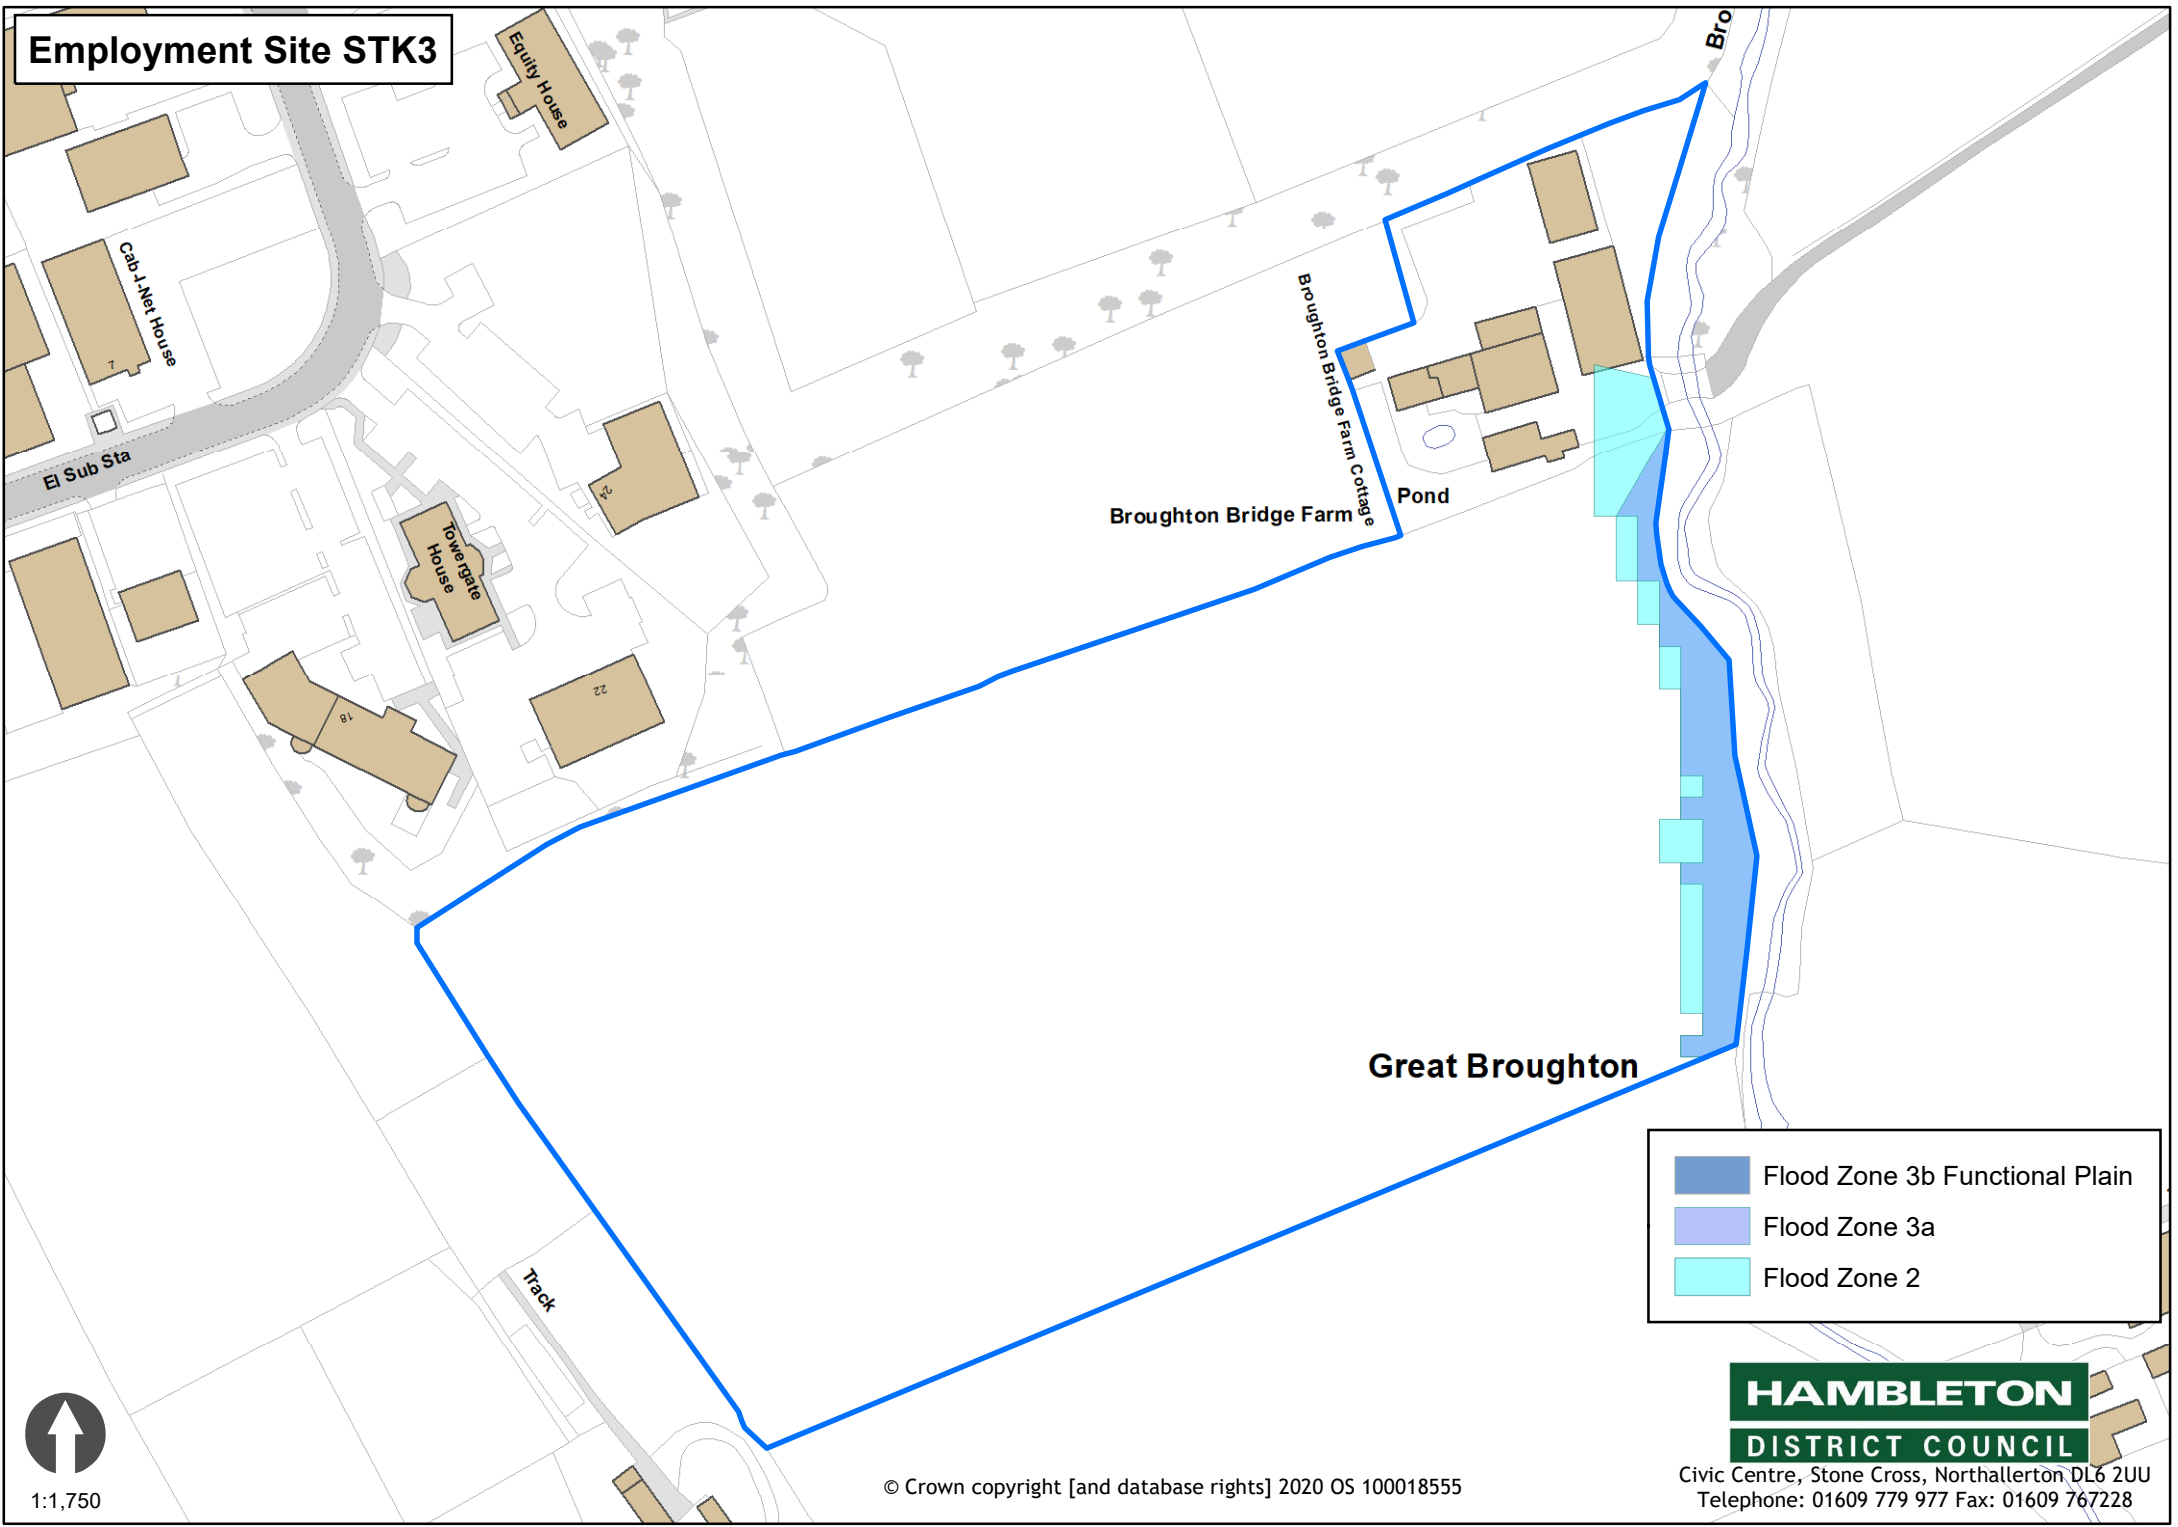

Employment Site STK3

Equity House

Cab-1-Met House

El Sub Sta

To We Gate House

24

22

18

Track

Broughton Bridge Farm Cottages

Pond

Bro

Great Broughton

- Flood Zone 3b Functional Plain
- Flood Zone 3a
- Flood Zone 2

HAMBLETON
DISTRICT COUNCIL

Civic Centre, Stone Cross, Northallerton DL6 2UU
Telephone: 01609 779 977 Fax: 01609 767228

1:1,750